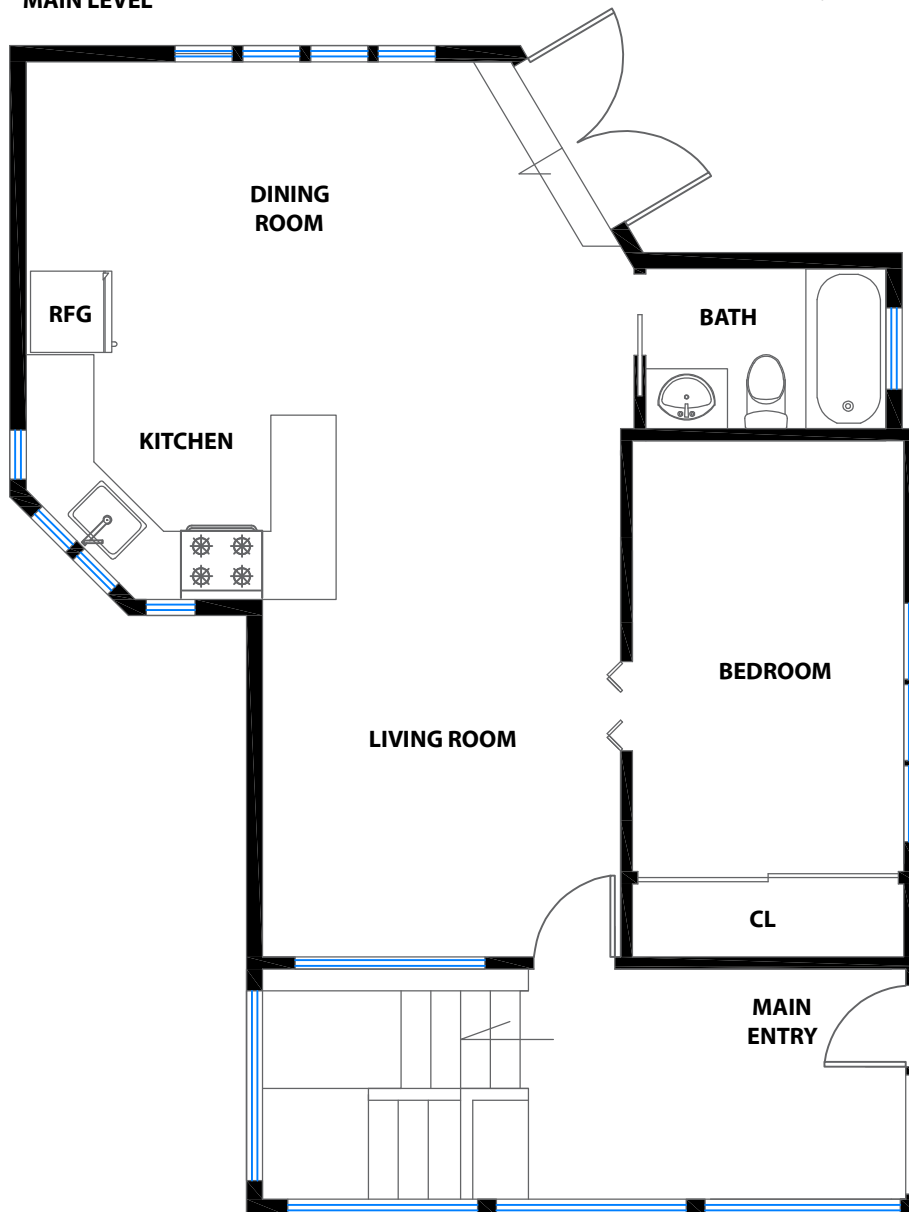

17260 HILLSIDE AVENUE

SONOMA, CALIFORNIA

MAIN LEVEL

LOWER LEVEL

PROPERTY SQF INFORMATION

LIVING SPACE

Square Footage: 1152 Sq Ft*

* Main Level 797

* Lower Level 355