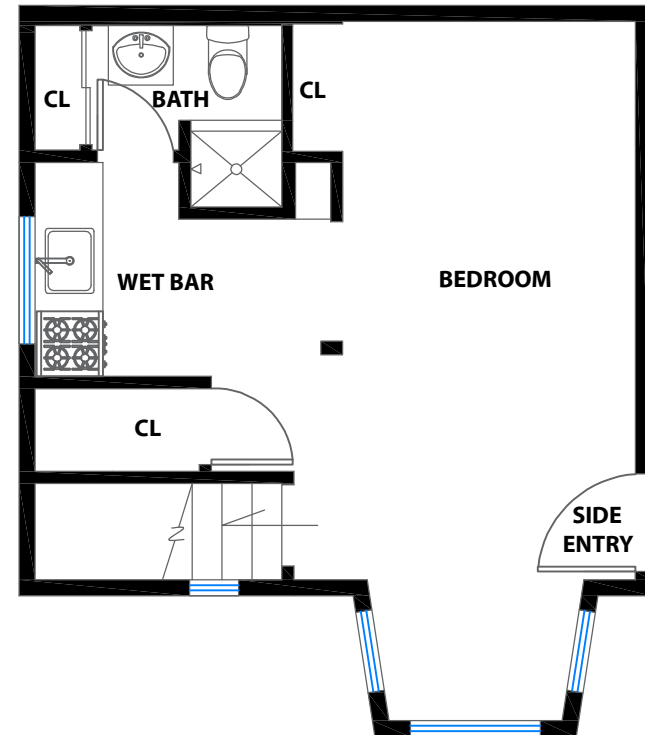

17260 HILLSIDE AVENUE

SONOMA, CALIFORNIA

MAIN LEVEL

LOWER LEVEL

PROPERTY SQF INFORMATION

LIVING SPACE

Square Footage: 1152 Sq Ft*

* Main Level 797

* Lower Level 355